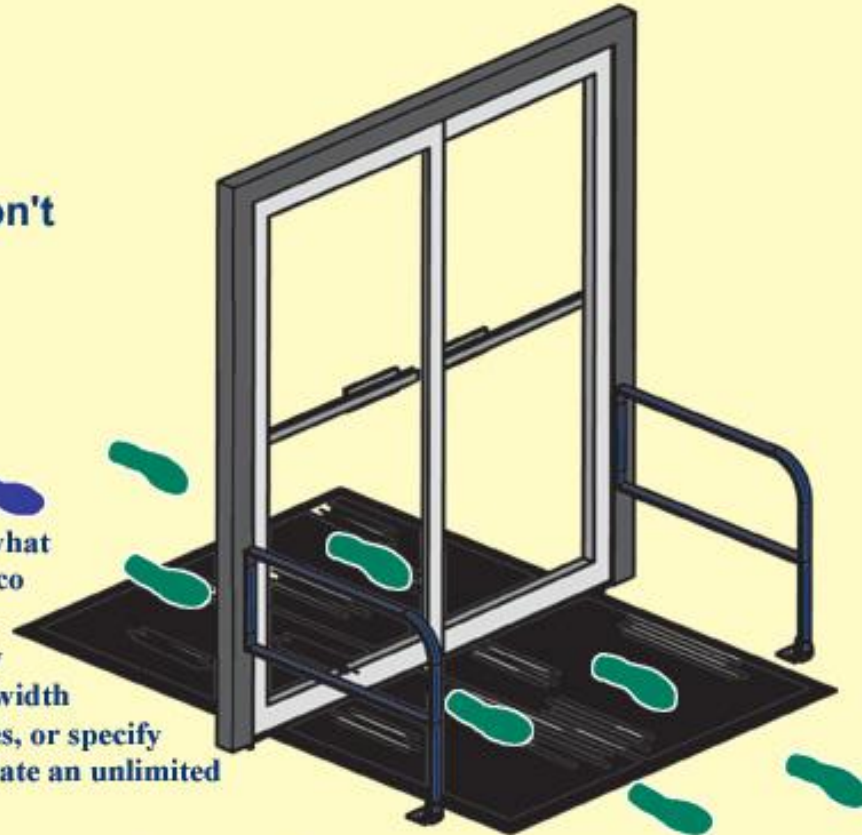

*Company logo on mat
welcomes visitors*

**Example #2
Miami Airport**

*Guide Rails provide safety features
and help to direct traffic flow*

*Monogrammed Mats utilize
arrows to provide information
and assistance*

Larco

An Acrometal Company
ISO 9002 Certified

Automatic Door Mats

The Safest, Most Reliable Door Activation Method Available

8) Special Orders Don't Upset Us!

Larco presence-sensing mats are customizable to fit your needs. No matter what door style, brand or size, Larco can manufacture a presence-sensing mat to match. Specify changes to the length and/or width of any of our 50 standard sizes, or specify angles, notches or radii to create an unlimited number of customized mats.

The Safest, Most Reliable Door Activation Method Available

7) Larco Presence-Sensing Mats Make ANSI and ADA Compliance Easy!

With Larco's easy-order automatic door packages, you can outfit any entrance with an ANSI-compliant activation and safety system by answering three simple questions. With that information, we can provide you with an activation and safety package to meet your exact needs.