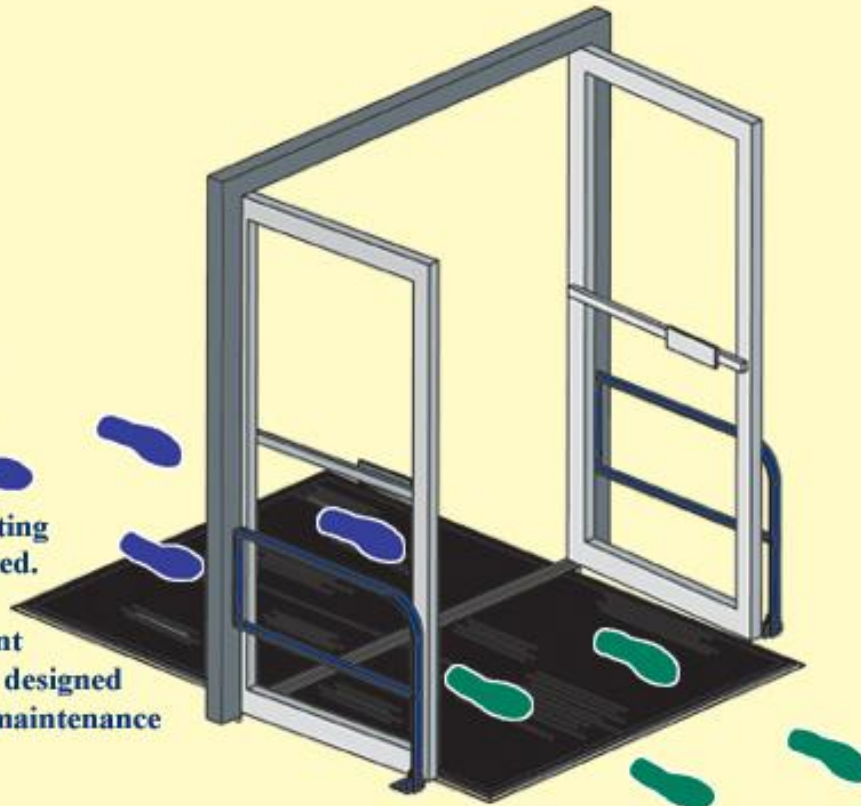

Larco

An Acrometal Company
ISO 9002 Certified

Automatic Door Mats

The Safest, Most Reliable Door Activation Method Available

5) Total Reliability!

When you use Larco automatic door mats, your doors will spend more time letting customers in than being serviced. With intense quality control, superior materials and excellent workmanship, Larco mats are designed to function properly, without maintenance and adjustment, for years.

Larco

An Acrometal Company
ISO 9002 Certified

Automatic Door Mats

The Safest, Most Reliable Door Activation Method Available

4) Mats are Unaffected by External Weather Conditions or Blowing Debris

With Larco's totally submersible design, our presence-sensing mats are impervious to rain, snow, sleet and ice and won't be affected by intense sunlight or reflective surfaces. Unlike other sensors that can falsely activate and cause your doors to needlessly open and shut, Larco mats are not affected by passersby blowing debris or passing vehicles.