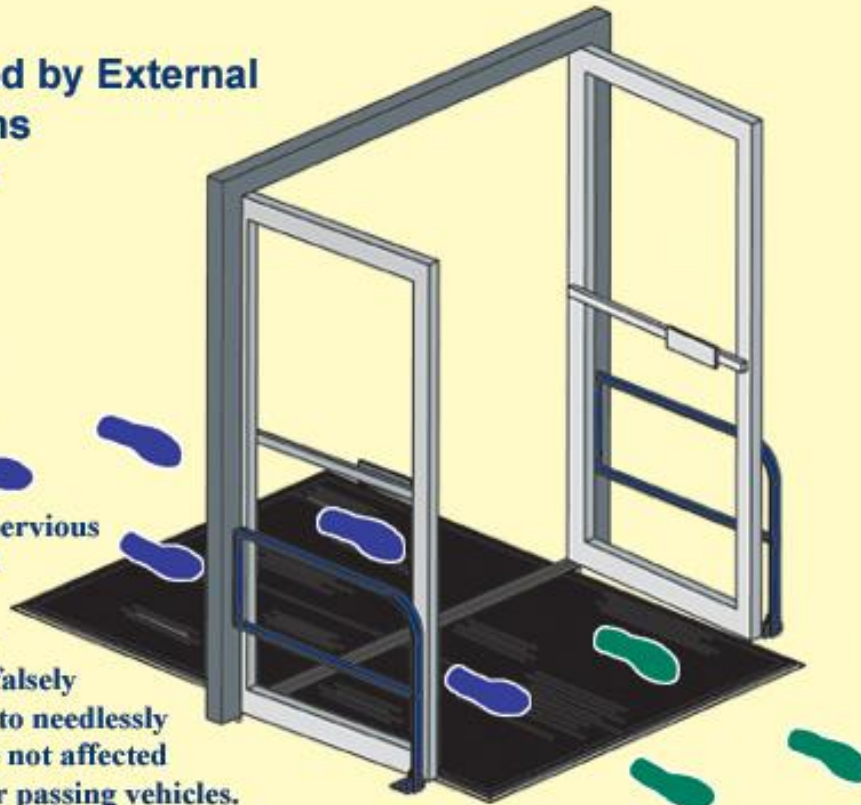

Larco

An Acrometal Company
ISO 9002 Certified

Automatic Door Mats

The Safest, Most Reliable Door Activation Method Available

4) Mats are Unaffected by External Weather Conditions or Blowing Debris

With Larco's totally submersible design, our presence-sensing mats are impervious to rain, snow, sleet and ice and won't be affected by intense sunlight or reflective surfaces. Unlike other sensors that can falsely activate and cause your doors to needlessly open and shut, Larco mats are not affected by passersby blowing debris or passing vehicles.

Larco

An Acrometal Company
ISO 9002 Certified

Automatic Door Mats

The Safest, Most Reliable Door Activation Method Available

3) No Maintenance Necessary!

Presence sensing mats are designed for total reliability, which means they won't ever fall out of adjustment. In addition, daily safety checks and adjustments required by other types of sensors aren't necessary with Larco mats, saving you time and money!

Larco

An Acrometal Company
ISO 9002 Certified

Automatic Door Mats

The Safest, Most Reliable Door Activation Method Available

2) Mats are the Safest Method Available

Unlike other types of sensors that must detect motion, Larco presence-sensing mats offer positive control--when a person steps on a presence-sensing mat, they are sensed. No matter how fast they're moving, no matter what they're wearing, no matter their age or disability, presence-sensing mats are designed to detect anyone. This means they won't cause your doors to inadvertently slam shut on someone who pauses in the doorway.