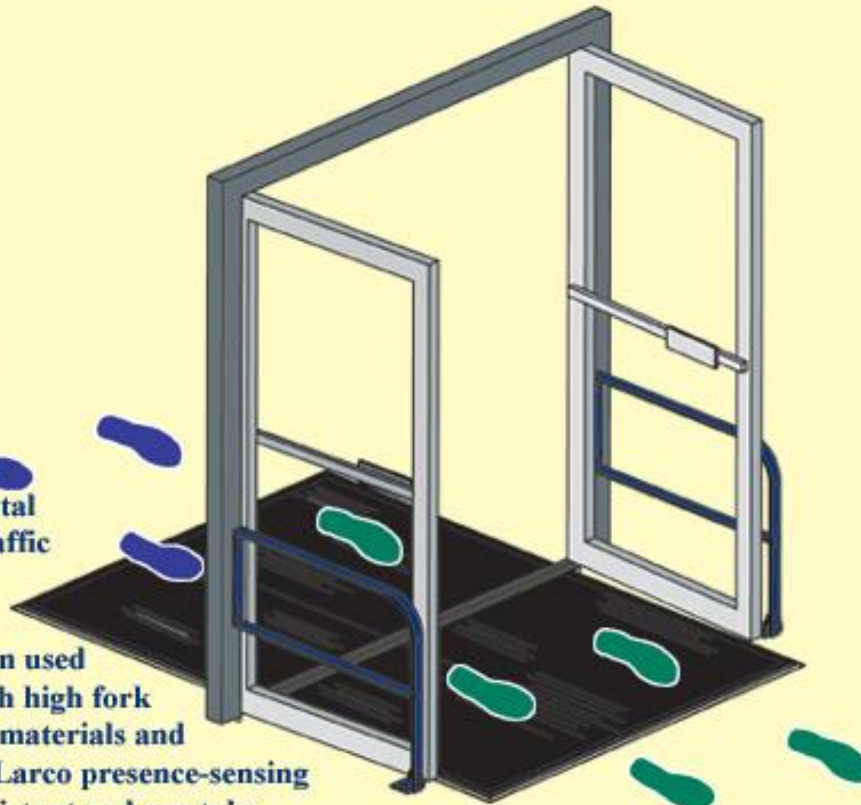

- All pieces necessary for ANSI-compliance under one easy part number, including guide rails for swinging and folding doors!
- Safety zones and active areas are easily defined, unlike other types of sensors that make this process more difficult and much less accurate

Larco

An Acrometal Company
ISO 9002 Certified

Automatic Door Mats

The Safest, Most Reliable Door Activation Method Available

6) We Love Abuse!

Larco presence-sensing mats are designed to stand up to the toughest environmental conditions, including heavy traffic from shopping carts and customers. In fact, Larco presence-sensing mats are often used in industrial environments with high fork lift traffic. Made from rugged materials and designed to take punishment, Larco presence-sensing mats are incredibly impact resistant and can take intermittent loads up to 3,000 psi.