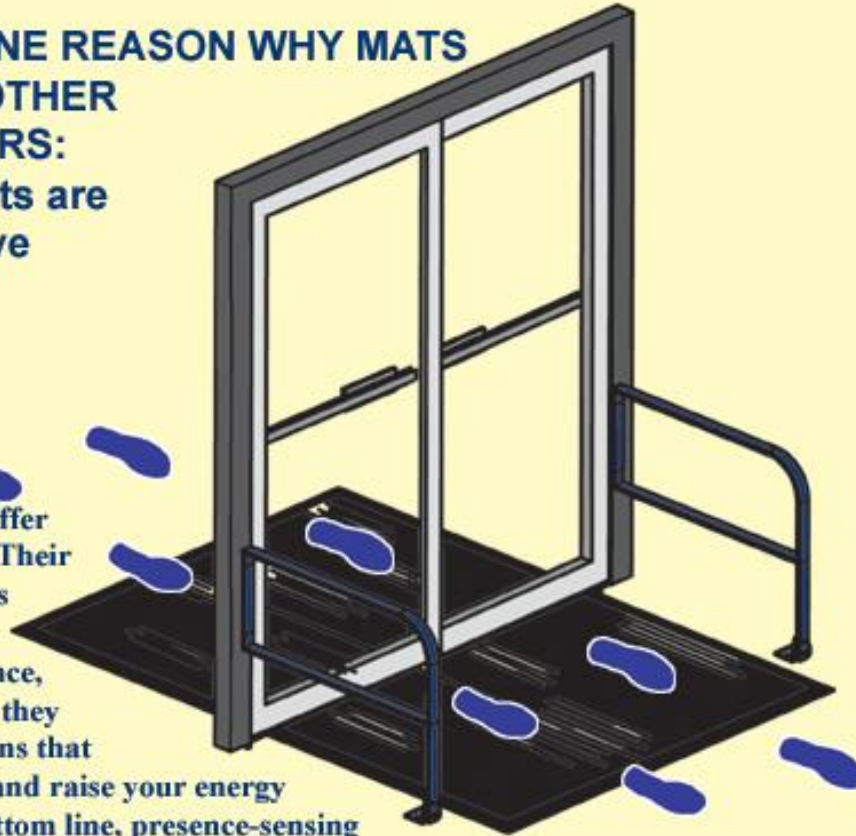

Larco

An Acrometal Company
ISO 9002 Certified

Automatic Door Mats

The Safest, Most Reliable Door Activation Method Available

AND THE NUMBER ONE REASON WHY MATS ARE BETTER THAN OTHER ELECTRONIC SENSORS: Presence-Sensing Mats are the Most Cost-Effective Method Available!

With a lower initial cost and lower costs over time, Larco presence-sensing mats offer a more cost-effective solution. Their no-maintenance design reduces the time and money you'll spend maintaining your entrance, and with their total reliability, they won't cause phantom activations that affect your building's climate and raise your energy costs. When it comes to the bottom line, presence-sensing mats are just better for your wallet!