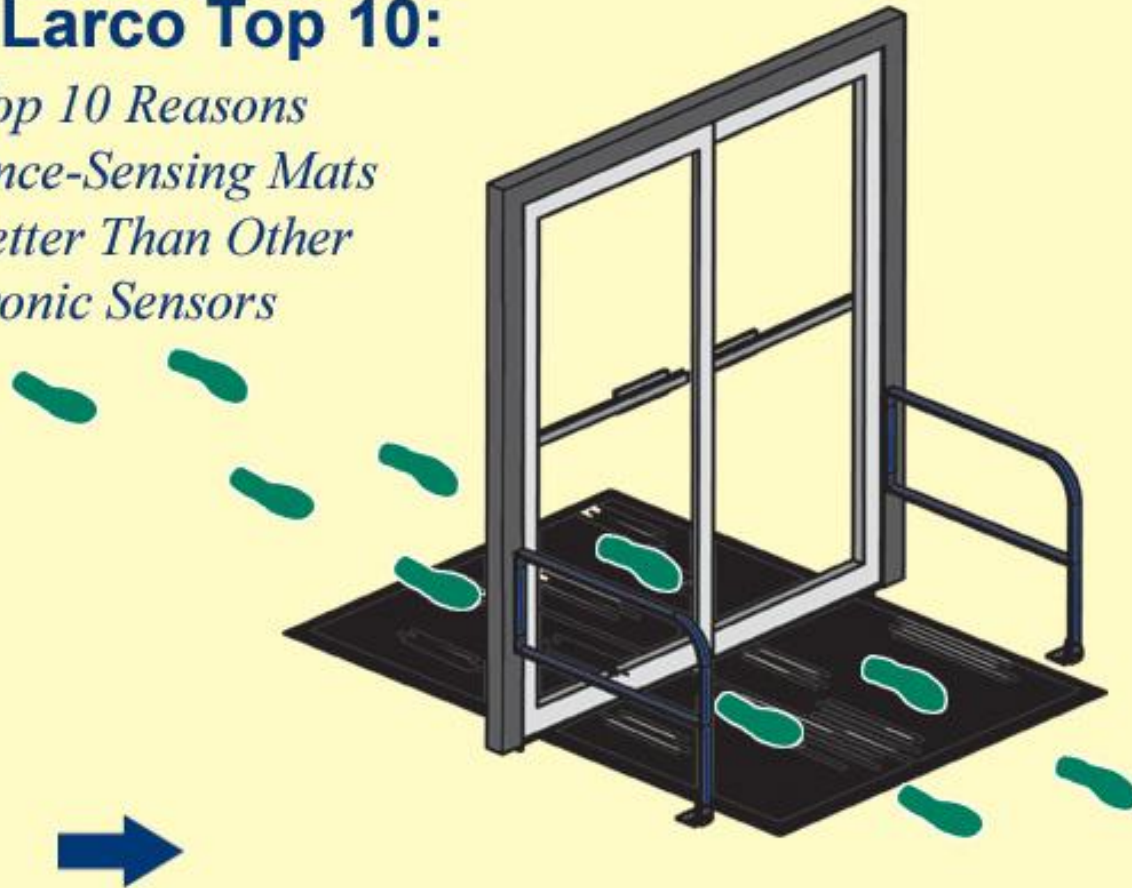

Larco

An Acrometal Company
ISO 9002 Certified

Automatic Door Mats

The Safest, Most Reliable Door Activation Method Available

The Larco Top 10:

*The Top 10 Reasons
Presence-Sensing Mats
are Better Than Other
Electronic Sensors*

Larco

An Acrometal Company
ISO 9002 Certified

Automatic Door Mats

The Safest, Most Reliable Door Activation Method Available

10) They're Incredibly Easy to Install!

Presence-sensing mats are a simple mechanism and easy for anyone to understand--unlike sensors, which are complicated electronic devices that require specialized training to understand and install properly. That means you won't need to hire an expensive technician to install, maintain and service your automatic door.