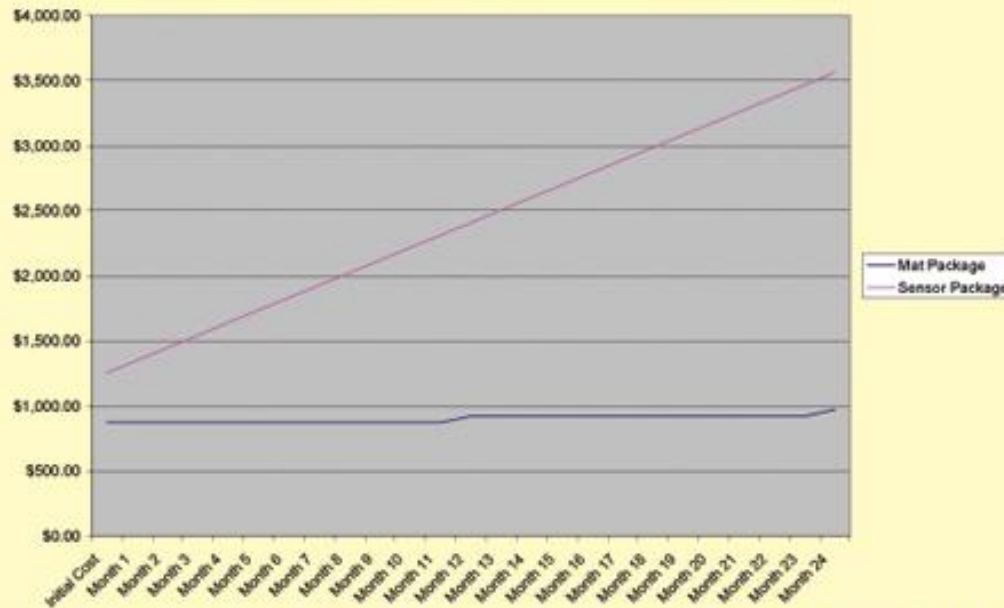

Here's the comparison over two years' time for a Single Swing Door with one way traffic and mats on both sides of the door... assuming sensors installed function properly and require no adjustments or maintenance.